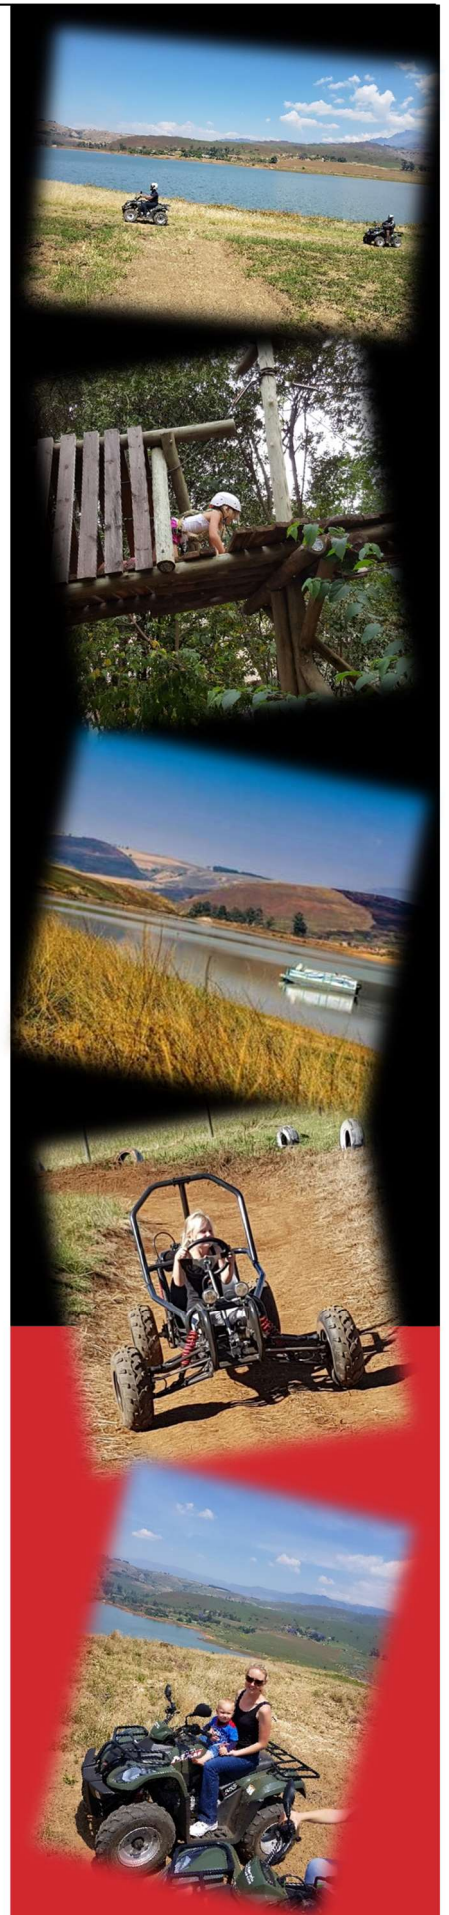

CAYLEY LEAP ADVENTURES

AT CAYLEY LODGE, CATHKIN PARK, 3310

SCENIC GUIDED QUAD BIKE RIDES:

Our ride is designed for the less and more experienced, our ride options range from 30 minutes to 2 hours.

- 30 minute scenic guided quad bike ride – R300.00 per person
  This ride meanders to an elevated location where you over look Bell Park Dam and get some great height to see the spectacular mountain range.
- 1 hour scenic guided quad bike ride – R500.00 per person
  This ride meanders to an elevated location where you over look Bell Park Dam and get some great height to see the spectacular mountain range, before you set off to Bell Park Dam where you can stop and get your feet wet for a few minutes, go further along the dam to get more exhilarating views before returning.
- 2 hour scenic guided quad bike ride – R800.00 per person
  This ride won't disappoint as it is the same as the 1 hour ride with an extension being added as you go through farm land and do more exploring and enjoy the great adventures of the outdoor.
- Scenic guided quad bike rides can be tailor made to your needs which could include a picnic or fishing experience at Bell Park Dam.

OTHER GREAT ADVENTURE ACTIVITIES:

- Adventure Rope Park – R120.00 per person
  An exhilarating tree top exploration as you work your way through this fun and challenging obstacle course.